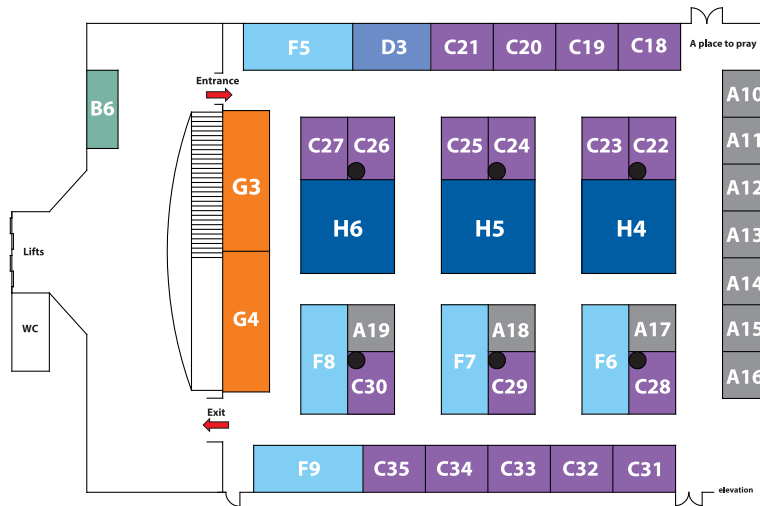

# Interbuild Layout

- A  
9m<sup>2</sup>
  - B  
10m<sup>2</sup>
  - C  
12m<sup>2</sup>
  - D  
15m<sup>2</sup>
  - E  
18m<sup>2</sup>
  - F  
21m<sup>2</sup>
  - G  
27m<sup>2</sup>
  - H  
36m<sup>2</sup>
  - I  
24m<sup>2</sup>
- Column

## Hall A

## Hall B

## Hall C

9 - 12 / 9 / 2019

Halls of Zara Expo  
Near Grand Hyatt Amman Hotel