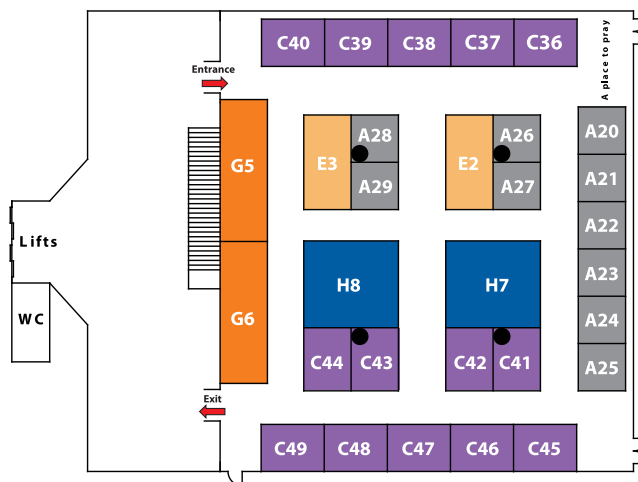

# Interbuild Layout

- A  
9m<sup>2</sup>
  - B  
10m<sup>2</sup>
  - C  
12m<sup>2</sup>
  - D  
15m<sup>2</sup>
  - E  
18m<sup>2</sup>
  - F  
21m<sup>2</sup>
  - G  
27m<sup>2</sup>
  - H  
36m<sup>2</sup>
  - I  
24m<sup>2</sup>
- Column

## Hall A

## Hall B

## Hall C

9 - 12 / 9 / 2019

Halls of Zara Expo  
Near Grand Hyatt Amman Hotel