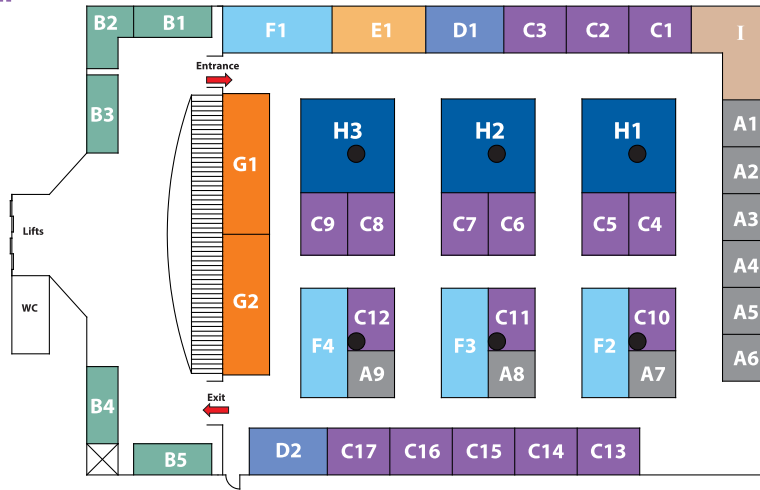

# Interbuild Layout

- A  
9m<sup>2</sup>
  - B  
10m<sup>2</sup>
  - C  
12m<sup>2</sup>
  - D  
15m<sup>2</sup>
  - E  
18m<sup>2</sup>
  - F  
21m<sup>2</sup>
  - G  
27m<sup>2</sup>
  - H  
36m<sup>2</sup>
  - I  
24m<sup>2</sup>
- Column

## Hall A

## Hall B

## Hall C

9 - 12 / 9 / 2019

Halls of Zara Expo  
Near Grand Hyatt Amman Hotel